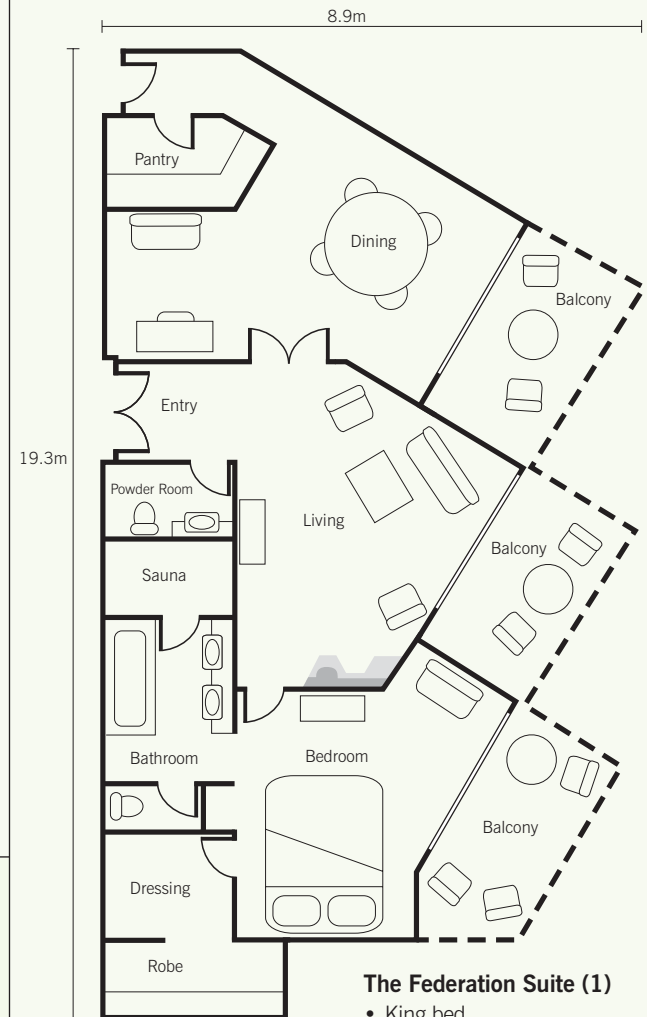

Accommodation Floorplans

Accommodation is located in five low rise courts with a total of 247 rooms and suites, including Lagoon View rooms and interconnecting rooms for families, all with delightful views of the surrounding natural beauty.

Guest Rooms/Lagoon View Rooms

- King or twin double beds
- 37.00 sq metres

Regency Club Rooms

- King or twin double beds
- Access to the Regency Club Lounge offering complimentary continental breakfast, pre-dinner drinks with canapes
- 39.00 sq metres

Queenslander Suites (16)

- King bed
- Separate living/dining area
- Access to Regency Club Lounge
- 66.00 sq metres

Accommodation Floorplans

Homestead Suites (6)

- King bed
- Separate living/dining area
- Guest powder room
- Access to Regency Club Lounge
- 67.00 sq metres

The Federation Suite (1)

- King bed
- Living area
- Dining area
- Guest powder room
- Butler pantry
- CD player and VCR
- Access to Regency Club Lounge
- 178.06 sq metres

The Manor Suite

- King bed
- Formal living area
- Entertainment/dining area
- CD player and VCR
- Guest powder room
- Bar area
- Kitchenette
- Access to Regency Club Lounge
- 231.90 sq metres