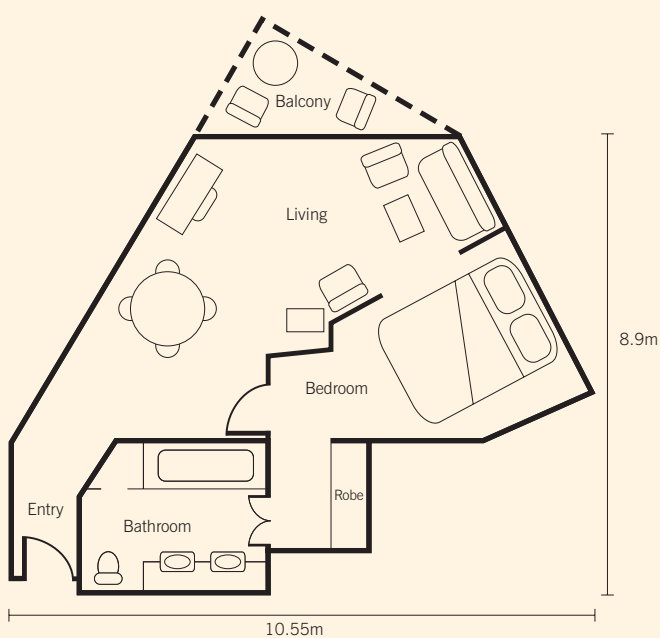

Accommodation Floorplans

Accommodation is located in five low rise courts with a total of 247 rooms and suites, including Lagoon View rooms and interconnecting rooms for families, all with delightful views of the surrounding natural beauty.

Guest Rooms/Lagoon View Rooms

- King or twin double beds
- 37.00 sq metres

Regency Club Rooms

- King or twin double beds
- Access to the Regency Club Lounge offering complimentary continental breakfast, pre-dinner drinks with canapes
- 39.00 sq metres

Queenslander Suites (16)

- King bed
- Separate living/dining area
- Access to Regency Club Lounge
- 66.00 sq metres

Accommodation Floorplans

Homestead Suites (6)

- King bed
- Separate living/dining area
- Guest powder room
- Access to Regency Club Lounge
- 67.00 sq metres

The Federation Suite (1)

- King bed
- Living area
- Dining area
- Guest powder room
- Butler pantry
- CD player and VCR
- Access to Regency Club Lounge
- 178.06 sq metres

The Manor Suite

- King bed
- Formal living area
- Entertainment/dining area
- CD player and VCR
- Guest powder room
- Bar area
- Kitchenette
- Access to Regency Club Lounge
- 231.90 sq metres