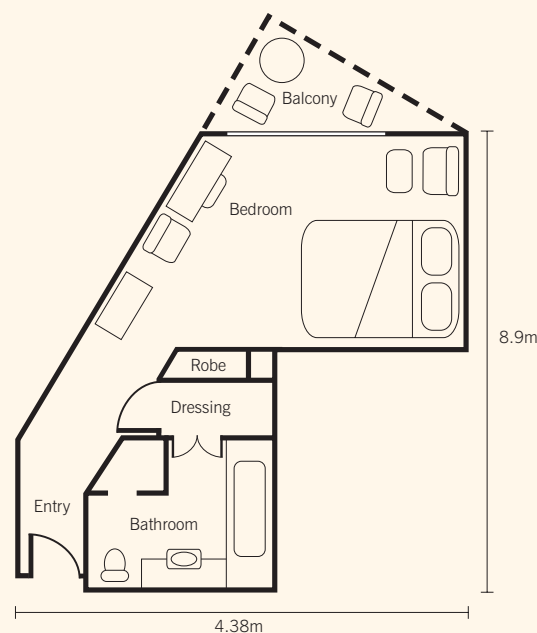

Accommodation Floorplans

Accommodation is located in five low rise courts with a total of 247 rooms and suites, including Lagoon View rooms and interconnecting rooms for families, all with delightful views of the surrounding natural beauty.

Guest Rooms/Lagoon View Rooms

- King or twin double beds
- 37.00 sq metres

Regency Club Rooms

- King or twin double beds
- Access to the Regency Club Lounge offering complimentary continental breakfast, pre-dinner drinks with canapes
- 39.00 sq metres

Queenslander Suites (16)

- King bed
- Separate living/dining area
- Access to Regency Club Lounge
- 66.00 sq metres

Accommodation Floorplans

Homestead Suites (6)

- King bed
- Separate living/dining area
- Guest powder room
- Access to Regency Club Lounge
- 67.00 sq metres

The Federation Suite (1)

- King bed
- Living area
- Dining area
- Guest powder room
- Butler pantry
- CD player and VCR
- Access to Regency Club Lounge
- 178.06 sq metres

The Manor Suite

- King bed
- Formal living area
- Entertainment/dining area
- CD player and VCR
- Guest powder room
- Bar area
- Kitchenette
- Access to Regency Club Lounge
- 231.90 sq metres