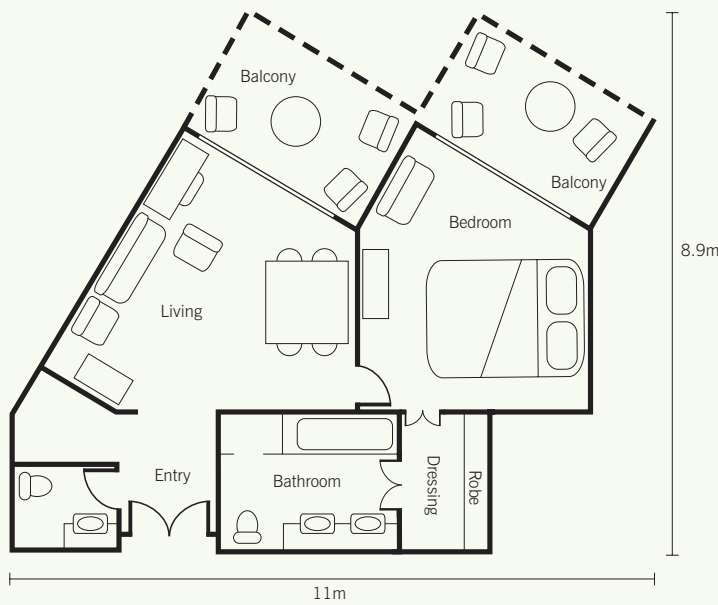

Accommodation Floorplans

Accommodation is located in five low rise courts with a total of 247 rooms and suites, including Lagoon View rooms and interconnecting rooms for families, all with delightful views of the surrounding natural beauty.

Guest Rooms/Lagoon View Rooms

- King or twin double beds
- 37.00 sq metres

Regency Club Rooms

- King or twin double beds
- Access to the Regency Club Lounge offering complimentary continental breakfast, pre-dinner drinks with canapes
- 39.00 sq metres

Queenslander Suites (16)

- King bed
- Separate living/dining area
- Access to Regency Club Lounge
- 66.00 sq metres

Accommodation Floorplans

Homestead Suites (6)

- King bed
- Separate living/dining area
- Guest powder room
- Access to Regency Club Lounge
- 67.00 sq metres

The Federation Suite (1)

- King bed
- Living area
- Dining area
- Guest powder room
- Butler pantry
- CD player and VCR
- Access to Regency Club Lounge
- 178.06 sq metres

The Manor Suite

- King bed
- Formal living area
- Entertainment/dining area
- CD player and VCR
- Guest powder room
- Bar area
- Kitchenette
- Access to Regency Club Lounge
- 231.90 sq metres