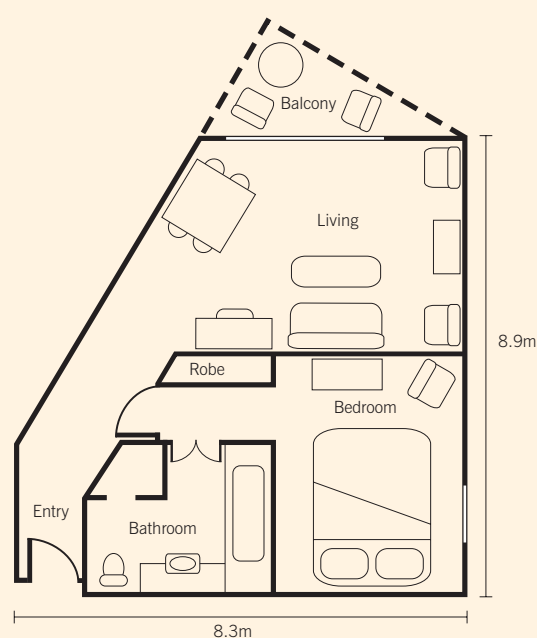

Accommodation Floorplans

Accommodation is located in five low rise courts with a total of 247 rooms and suites, including Lagoon View rooms and interconnecting rooms for families, all with delightful views of the surrounding natural beauty.

Guest Rooms/Lagoon View Rooms

- King or twin double beds
- 37.00 sq metres

Regency Club Rooms

- King or twin double beds
- Access to the Regency Club Lounge offering complimentary continental breakfast, pre-dinner drinks with canapes
- 39.00 sq metres

Queenslander Suites (16)

- King bed
- Separate living/dining area
- Access to Regency Club Lounge
- 66.00 sq metres

Accommodation Floorplans

Homestead Suites (6)

- King bed
- Separate living/dining area
- Guest powder room
- Access to Regency Club Lounge
- 67.00 sq metres

The Federation Suite (1)

- King bed
- Living area
- Dining area
- Guest powder room
- Butler pantry
- CD player and VCR
- Access to Regency Club Lounge
- 178.06 sq metres

The Manor Suite

- King bed
- Formal living area
- Entertainment/dining area
- CD player and VCR
- Guest powder room
- Bar area
- Kitchenette
- Access to Regency Club Lounge
- 231.90 sq metres