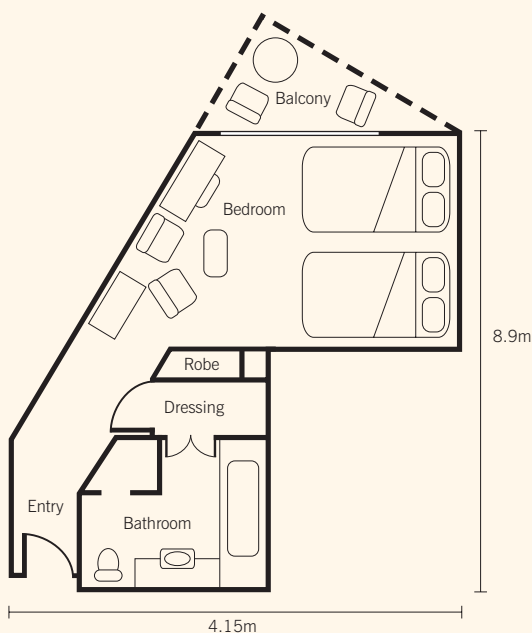

Accommodation Floorplans

Accommodation is located in five low rise courts with a total of 247 rooms and suites, including Lagoon View rooms and interconnecting rooms for families, all with delightful views of the surrounding natural beauty.

Guest Rooms/Lagoon View Rooms

- King or twin double beds
- 37.00 sq metres

Regency Club Rooms

- King or twin double beds
- Access to the Regency Club Lounge offering complimentary continental breakfast, pre-dinner drinks with canapes
- 39.00 sq metres

Queenslander Suites (16)

- King bed
- Separate living/dining area
- Access to Regency Club Lounge
- 66.00 sq metres

Accommodation Floorplans

Homestead Suites (6)

- King bed
- Separate living/dining area
- Guest powder room
- Access to Regency Club Lounge
- 67.00 sq metres

The Federation Suite (1)

- King bed
- Living area
- Dining area
- Guest powder room
- Butler pantry
- CD player and VCR
- Access to Regency Club Lounge
- 178.06 sq metres

The Manor Suite

- King bed
- Formal living area
- Entertainment/dining area
- CD player and VCR
- Guest powder room
- Bar area
- Kitchenette
- Access to Regency Club Lounge
- 231.90 sq metres